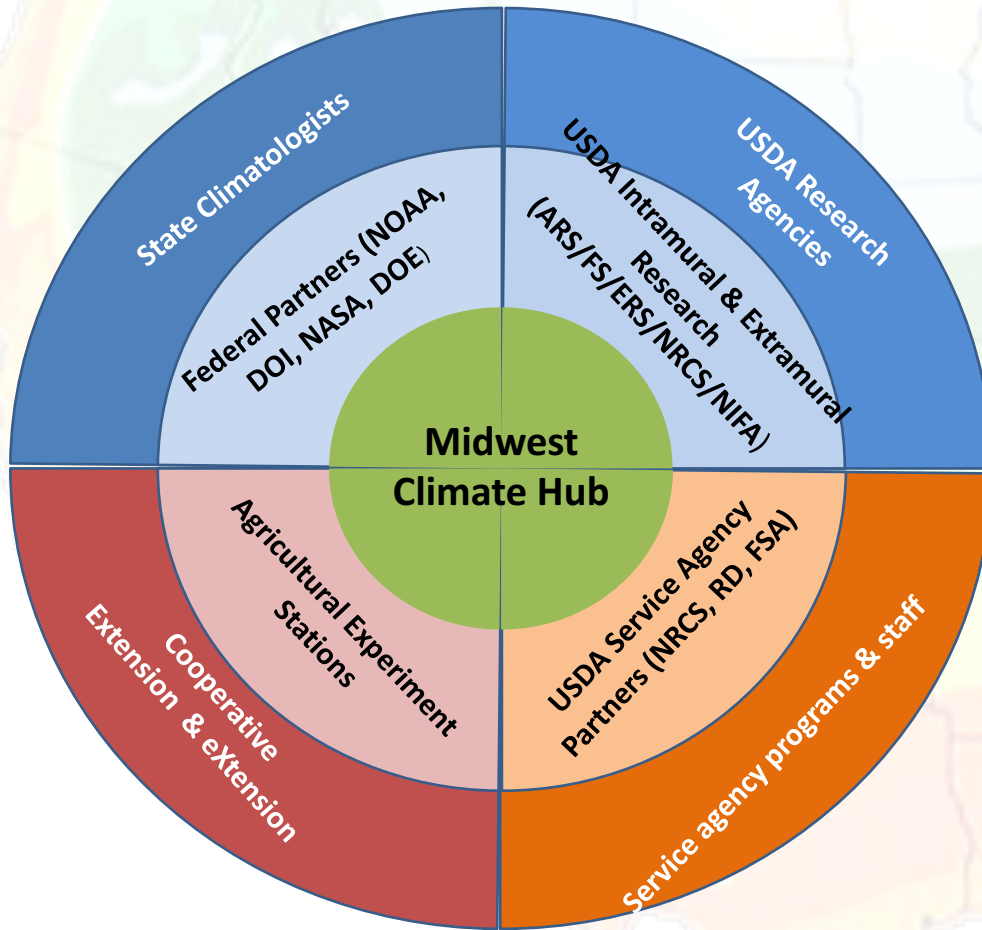

# Midwest Climate Hub: Vulnerabilities in the Midwest

Link actionable information and users together to protect and enhance the natural resources of soil, water, and air.

Integrate information to deliver solutions to producers through a variety of outlets

PHOTO: SCOTT OLSON/GETTY IMAGES

# Midwest Corn Growers' Decision Calendar

Takle, et al., 2014:  
*Earth Interactions* 18, 1-8

# Midwest Climate Hub: Increasing the efficiency of Information Flow

**United States Department of Agriculture  
Midwest Climate Hub**