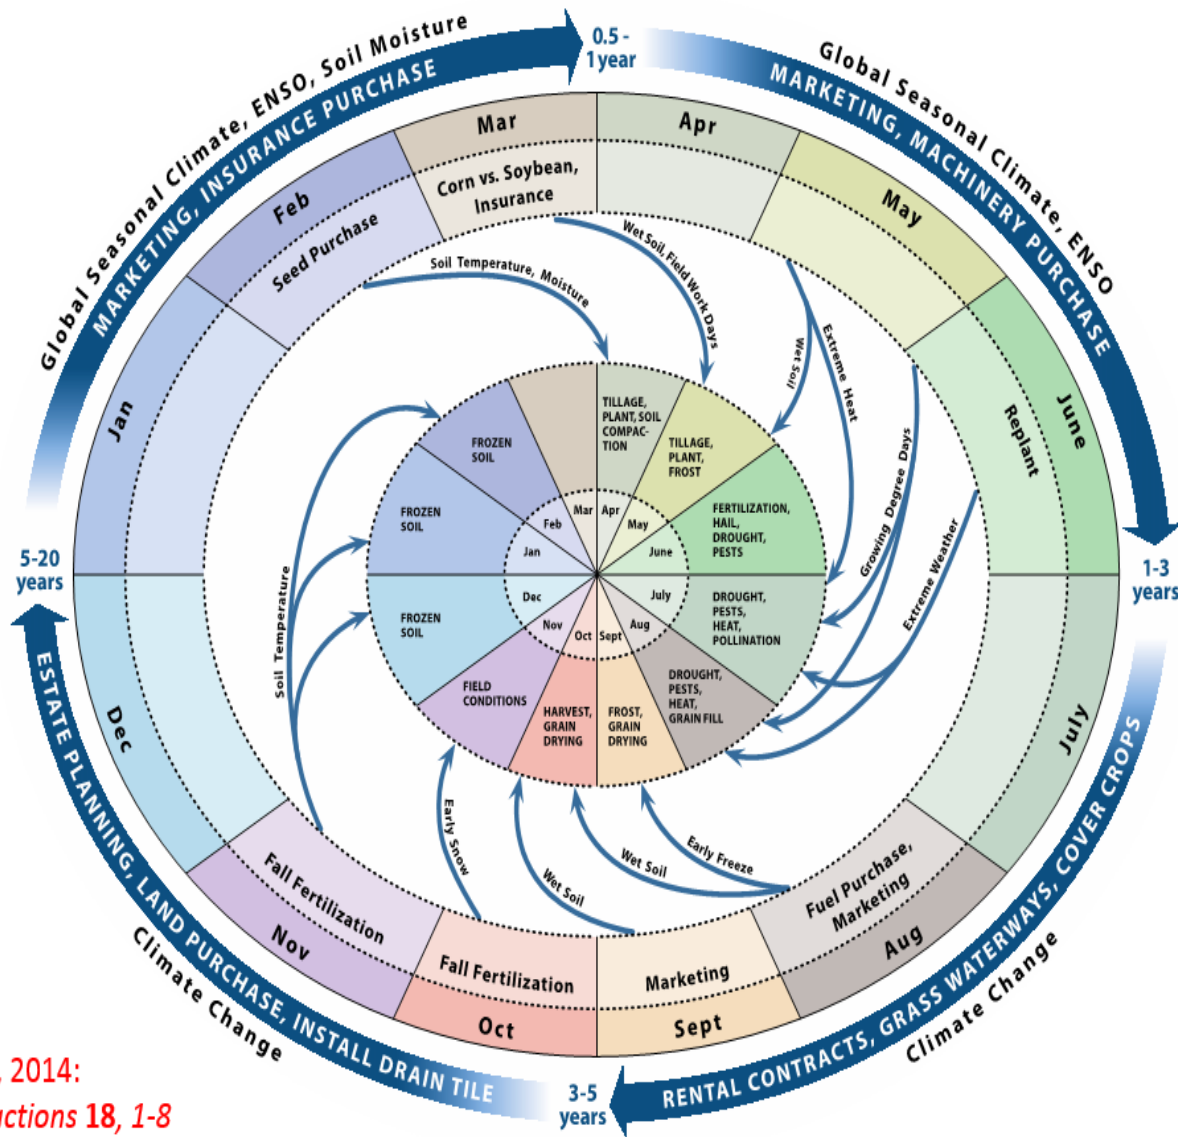

# Midwest Climate Hub: Objectives

1. Assemble research information on crop and livestock production systems across the Midwest to determine their response to weather and climate variation;
2. Assemble research information on soil and water resources of the Midwest to determine the natural resource response to weather and climate variation;
3. Conduct stakeholder meetings with different commodity groups to gather information on their potential use of weather and climate information in agricultural decision making;
4. Partner with research, education and extension to develop strategies for the identification of adaptation tools and delivery of information to producers and agribusiness across the Midwest; and
5. Provide information to producers which will increase climate resilience of agricultural systems across the Midwest.

# Midwest Climate Hub: Vulnerabilities in the Midwest

Link actionable information and users together to protect and enhance the natural resources of soil, water, and air.

Integrate information to deliver solutions to producers through a variety of outlets

PHOTO: SCOTT OLSON/GETTY IMAGES

# Midwest Corn Growers' Decision Calendar

Takle, et al., 2014:  
*Earth Interactions* 18, 1-8